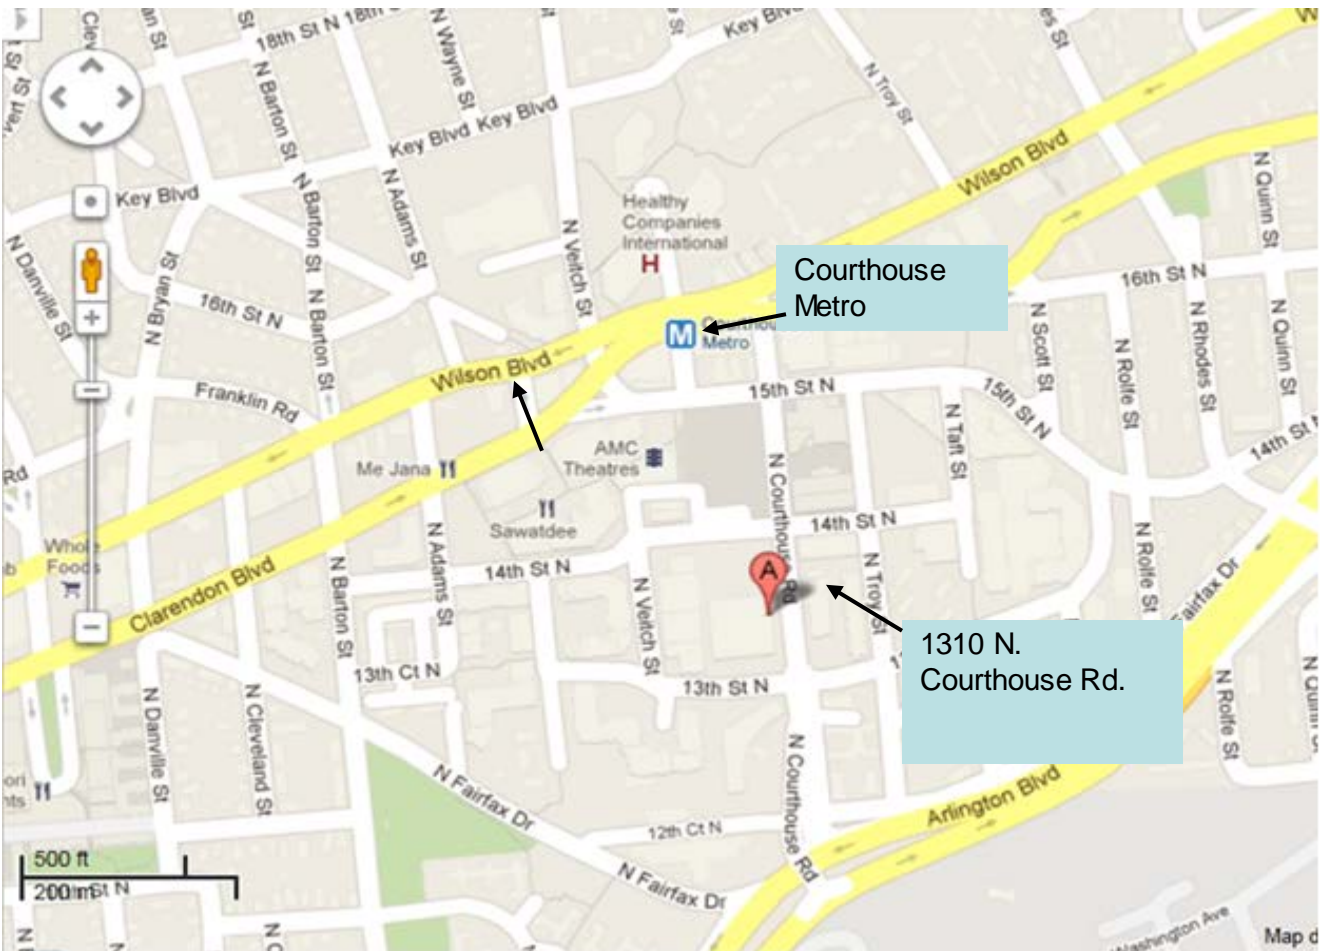

NIAC Quarterly Business Meeting

Friday September 16, 2016 1:00 p.m. – 4:00 p.m. EDT

1310 North Courthouse Road, 3rd floor Virginia Room,
Arlington, VA 22201

Metro Line Color and Stop

- Courthouse Metro
- Orange and Silver Lines

From the Curb to the Event Room

- Head East on Clarendon Blvd.
- Head South (turn right) on N Courthouse Rd

Nearest Parking Location

- Colonial Parking Inc.
- 1310 North Courthouse Road, Arlington, VA
- 1320 North Courthouse Road, Arlington, VA

Walking/Parking/Metro Map